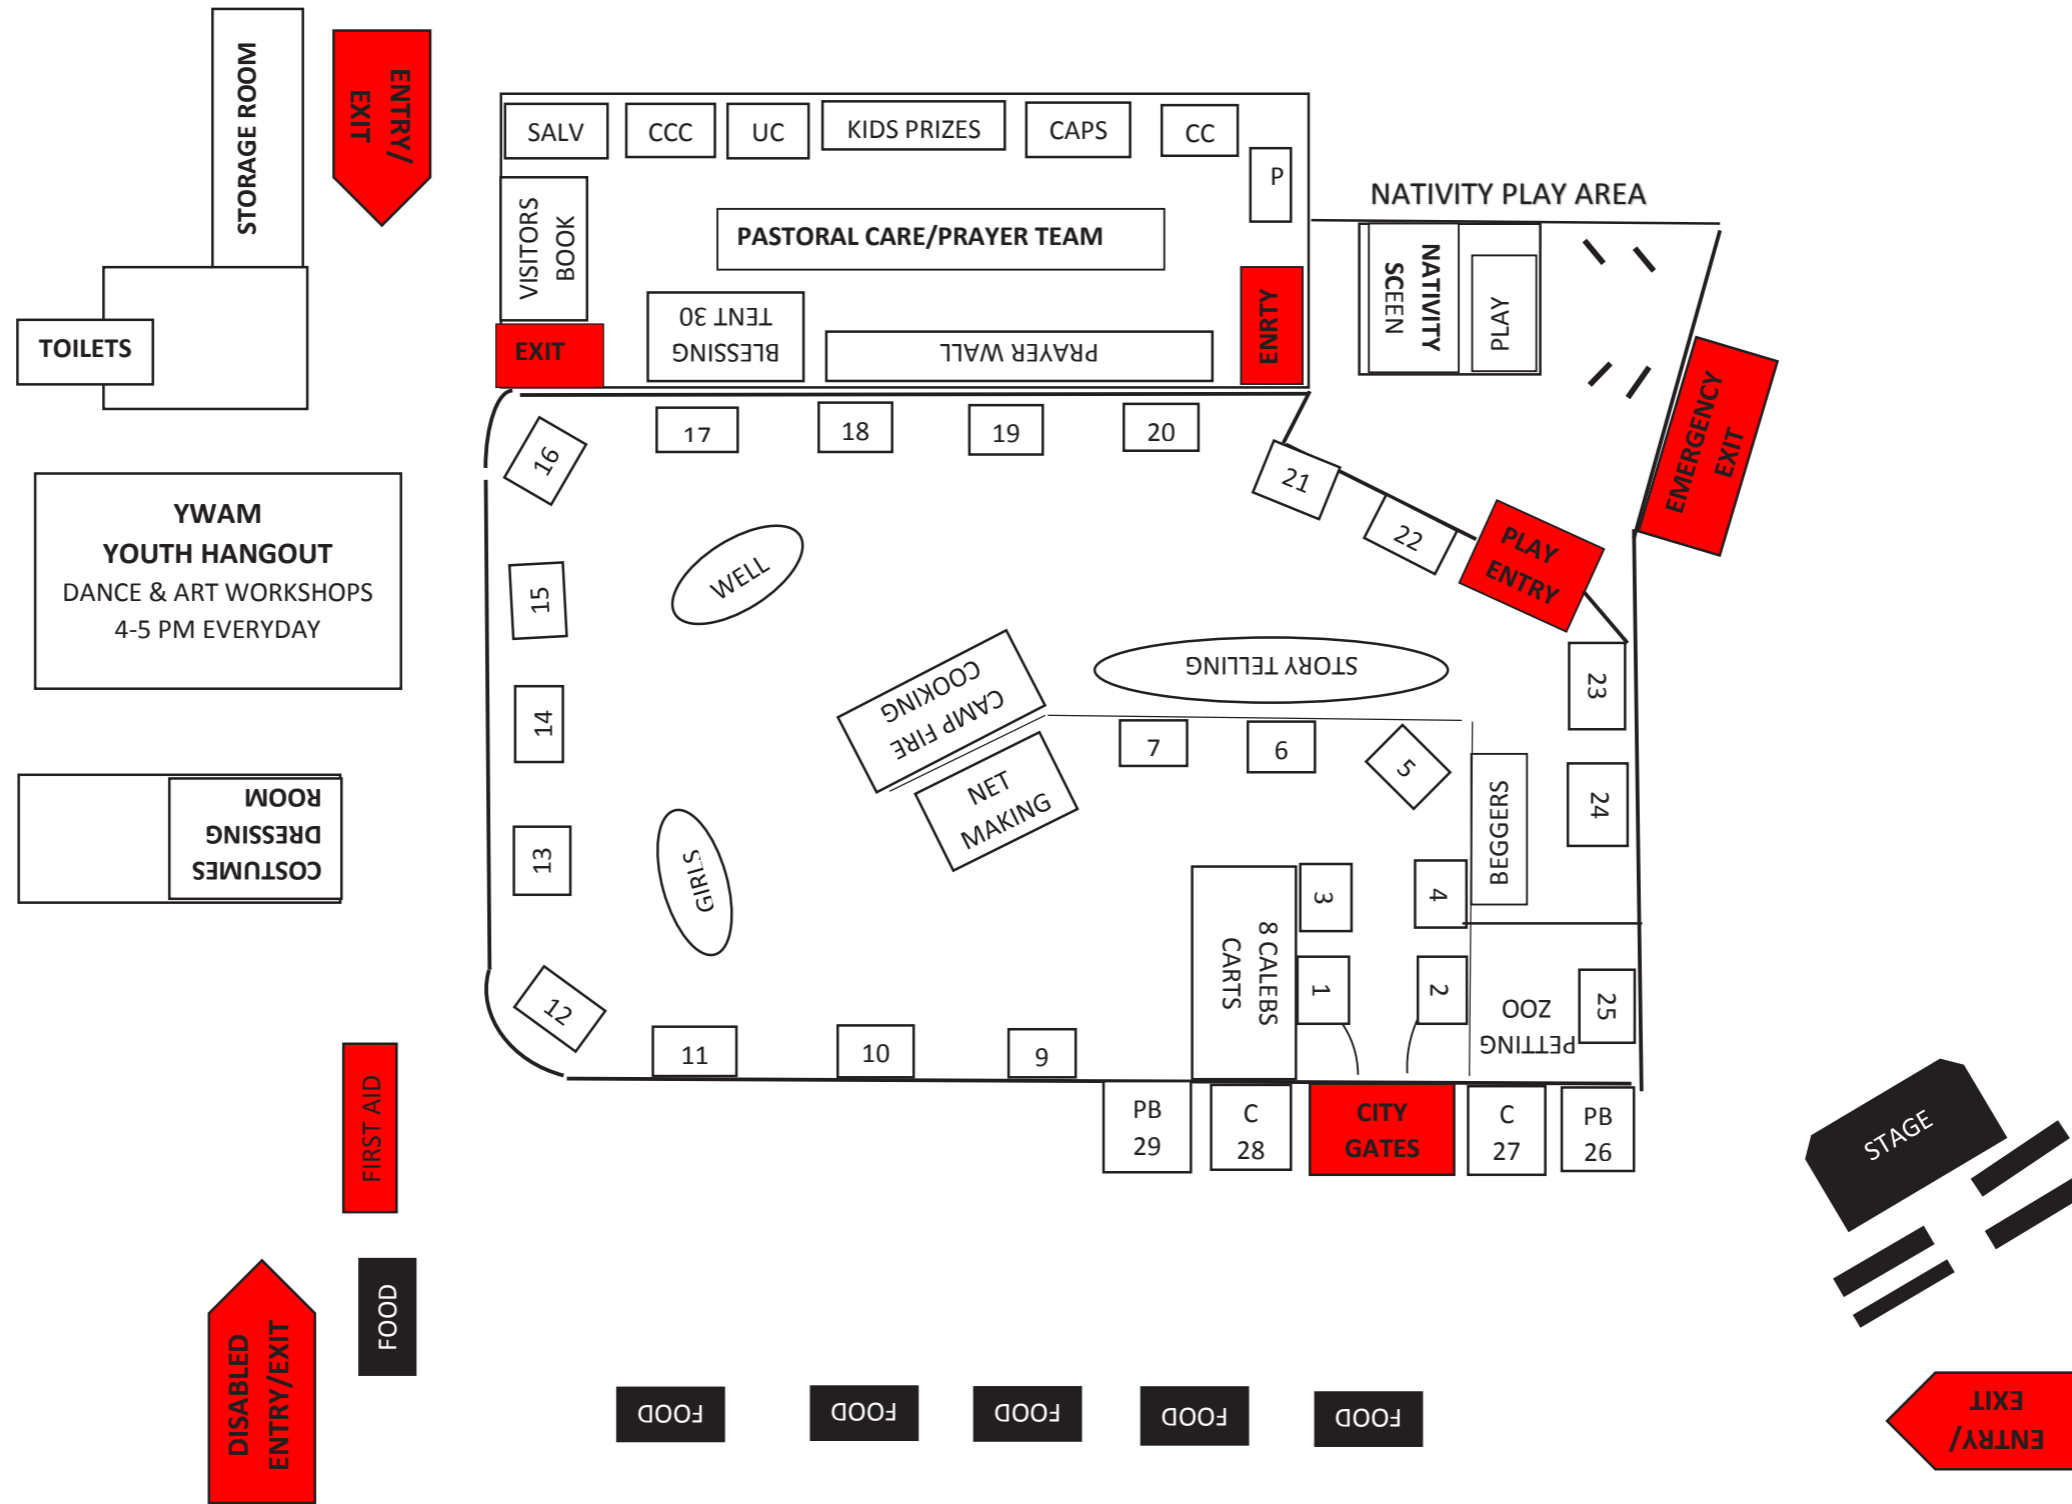

# Bethlehem Live 2017

Maryborough Street

Barolin Street

- FOOD VENDORS OPEN
- MUSICAL PERFORMANCES

6PM CHRISTMAS NATIVITY PLAY (REPEATS EVERY HALF HOUR)

8:30PM EVENT CLOSES